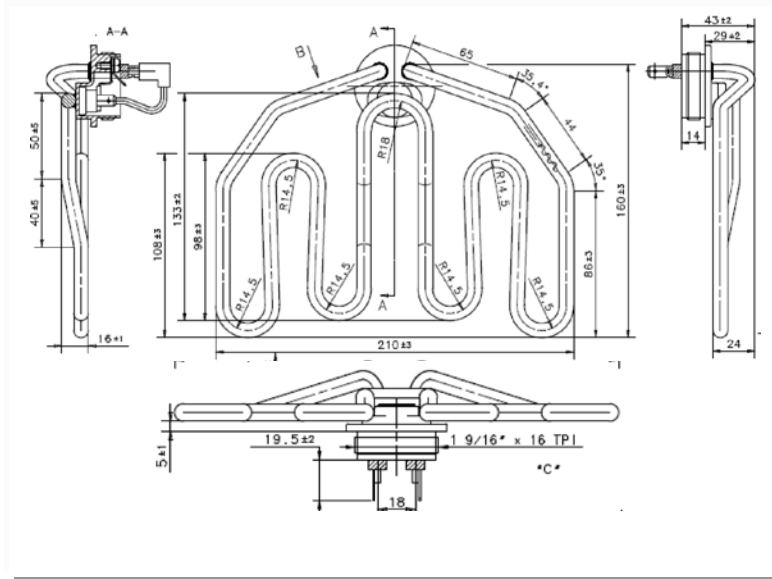

INDUSTRIAL & COMMERCIAL HEATING ELEMENTS • IMMERSION HEATERS • SPECIAL HEATER ASSEMBLIES
CUSTOM DESIGN & DEVELOPMENT • COMPONENTS & CONTROLS • SPARES & REPLACEMENTS

Code:

BURTONSHAW2KW#

T P Fay (Kirkby) Ltd
55-65 Admin Road
Knowsley Industrial Park
Liverpool
Merseyside
L33 7TX

t: 03703 505058
f: 03703 505059

w: tpfay.co.uk
e: info@tpfay.co.uk

Description:

BURTONSHAW ELEMENT I/LOY 2000W 240V
1GVL4AM03002 160mm X 210mm

[BUY ONLINE](#)

For further information on this or any other product please contact our company.