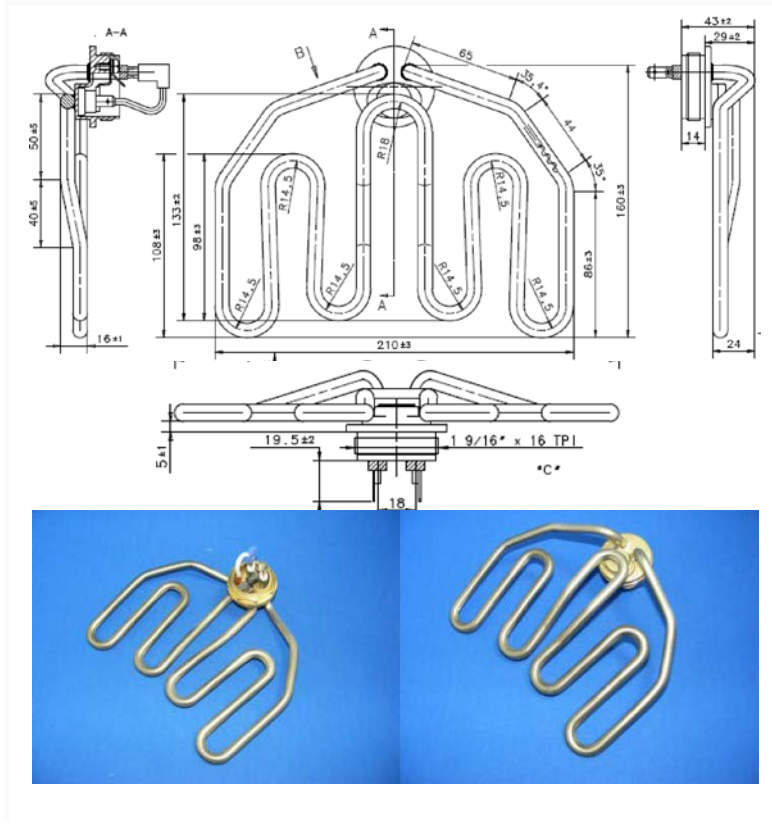

INDUSTRIAL & COMMERCIAL HEATING ELEMENTS • IMMERSION HEATERS • SPECIAL HEATER ASSEMBLIES
CUSTOM DESIGN & DEVELOPMENT • COMPONENTS & CONTROLS • SPARES & REPLACEMENTS

Code:

BURTONSHAWILOY#

T P Fay (Kirkby) Ltd
55-65 Admin Road
Knowsley Industrial Park
Liverpool
Merseyside
L33 7TX

t: 03703 505058
f: 03703 505059

w: tpfay.co.uk
e: info@tpfay.co.uk

Description:

BURTONSHAW ELEMENT I/LOY 3KW 240V

1GVL4AM03_004

160mm X 210mm

[**BUY ONLINE**](#)

For further information on this or any other product please contact our company.